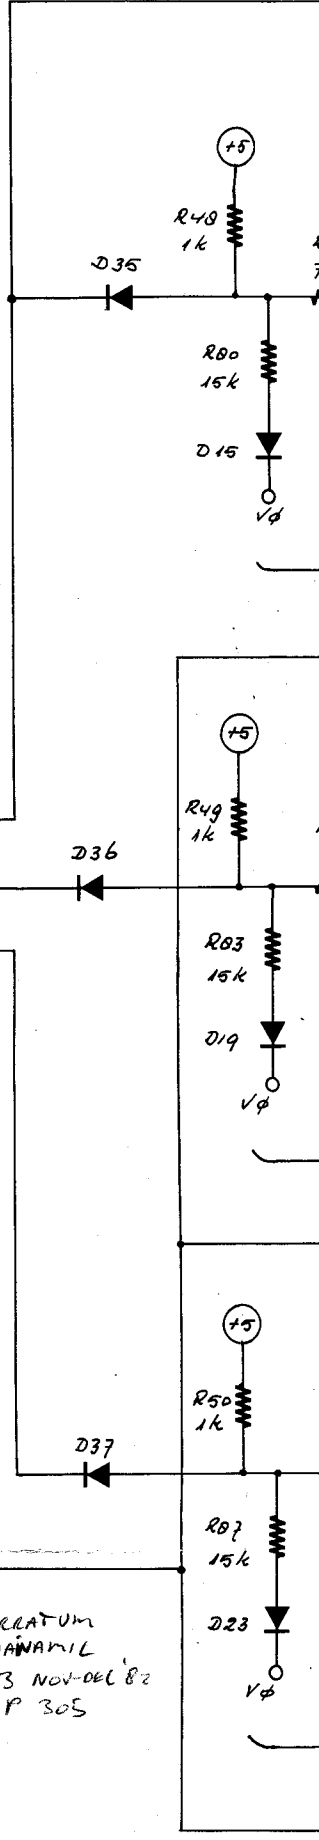

T5-T9: 2N3704  
 all diodes: 1N4148

RANDOM GENERATOR

STSTB  
 (sheet 1)

T5-T9: 2N3704  
 all diodes: 1N4148

ERRATUM  
 DANAMIL  
 13 NOV-DEK 82  
 P 305

RANDOM GENERATOR

ERRATUM  
 DAWANIL  
 13 NOV-DEK 82  
 P 305

K (sheet 5)

7.  
6

paddle  
connector  
3

PDL 1