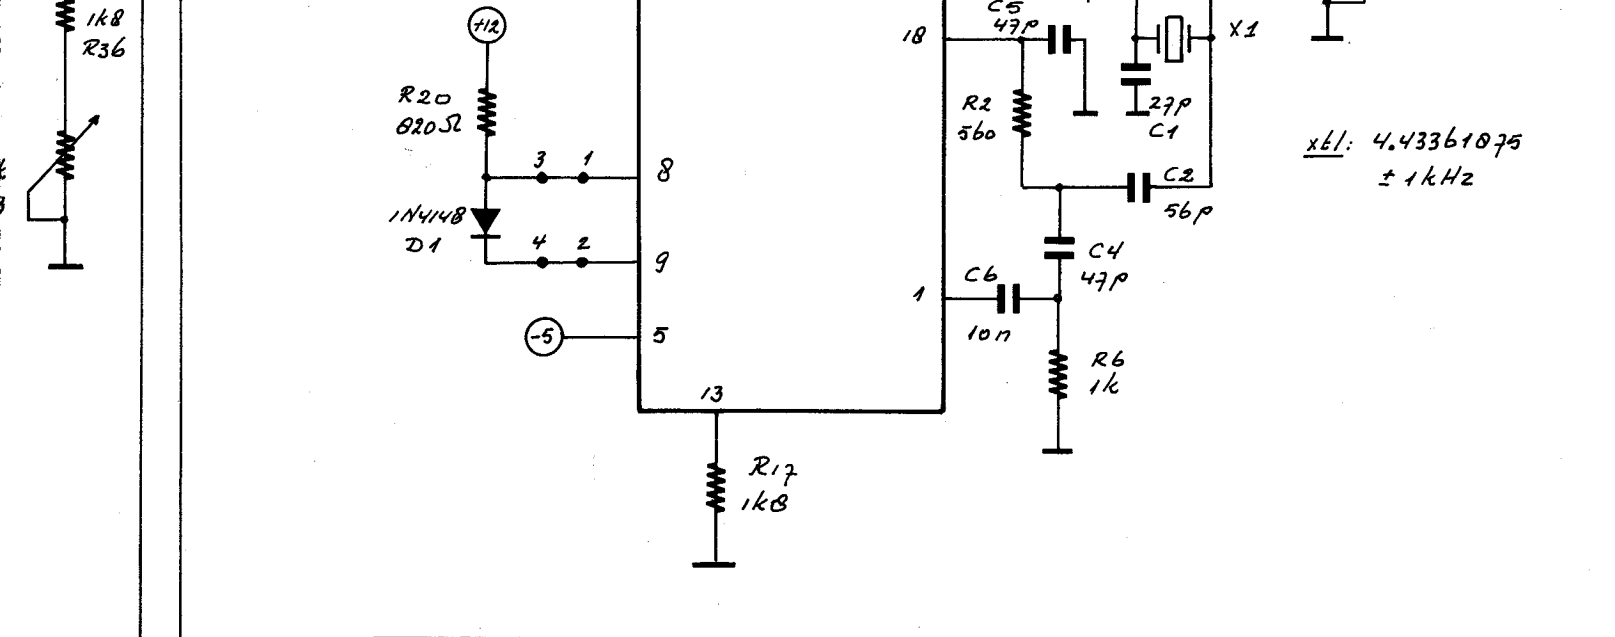

PAL COLOUR CARD

REV. 6

sheet 13

DAINAMIC

PERSONAL COMPUTER USERS CLUB