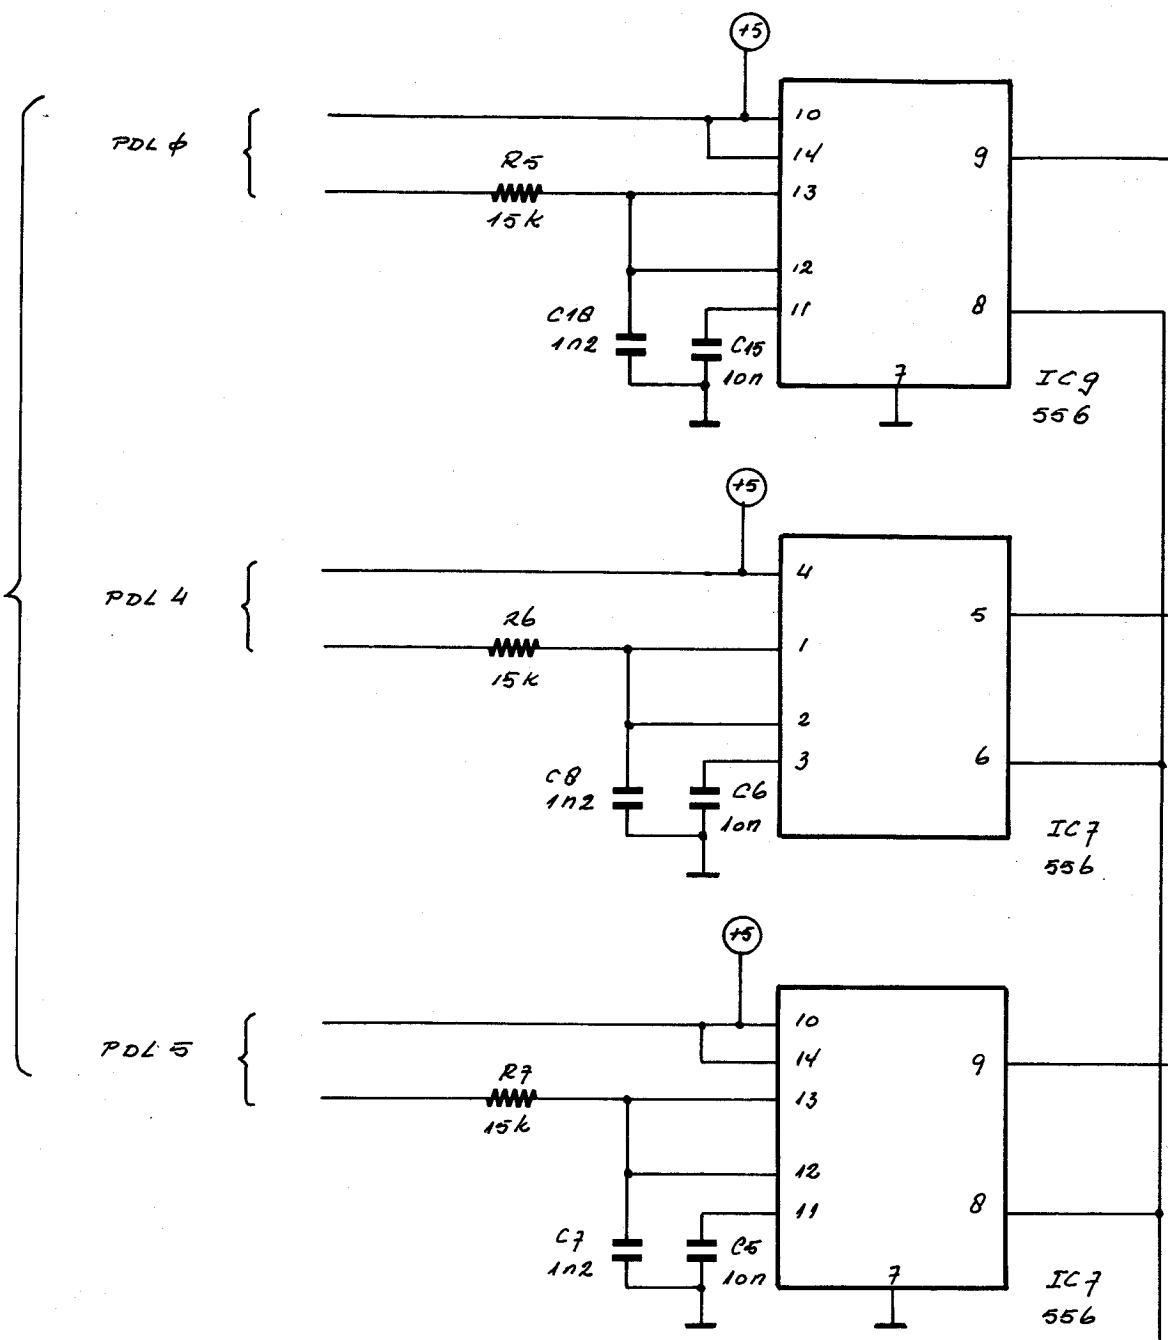

paddle  
connector  
2

IC 1 $\phi$   
74LS251

selected paddle  
impulse (sheet 7)

PS  $\phi$   
PS 1  
PS 2 }  
paddle select  
(sheet 5)

Note: LM1262 not installed  
in Teleac version.

B/W TV CARD

REV.5

sheet 9