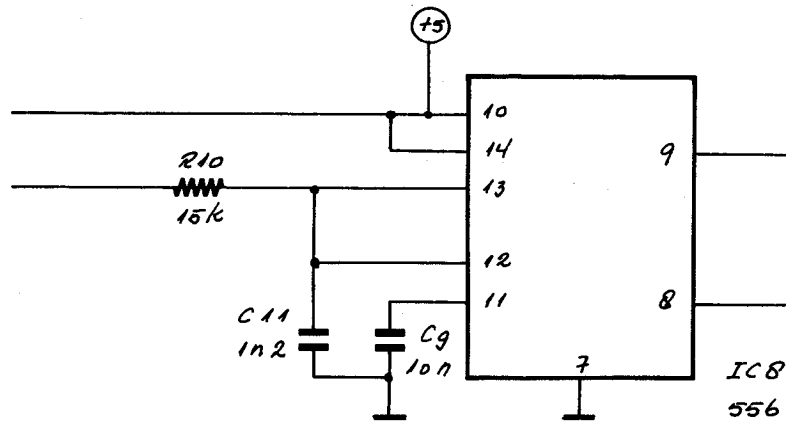

paddle
connector
3

PDL 1