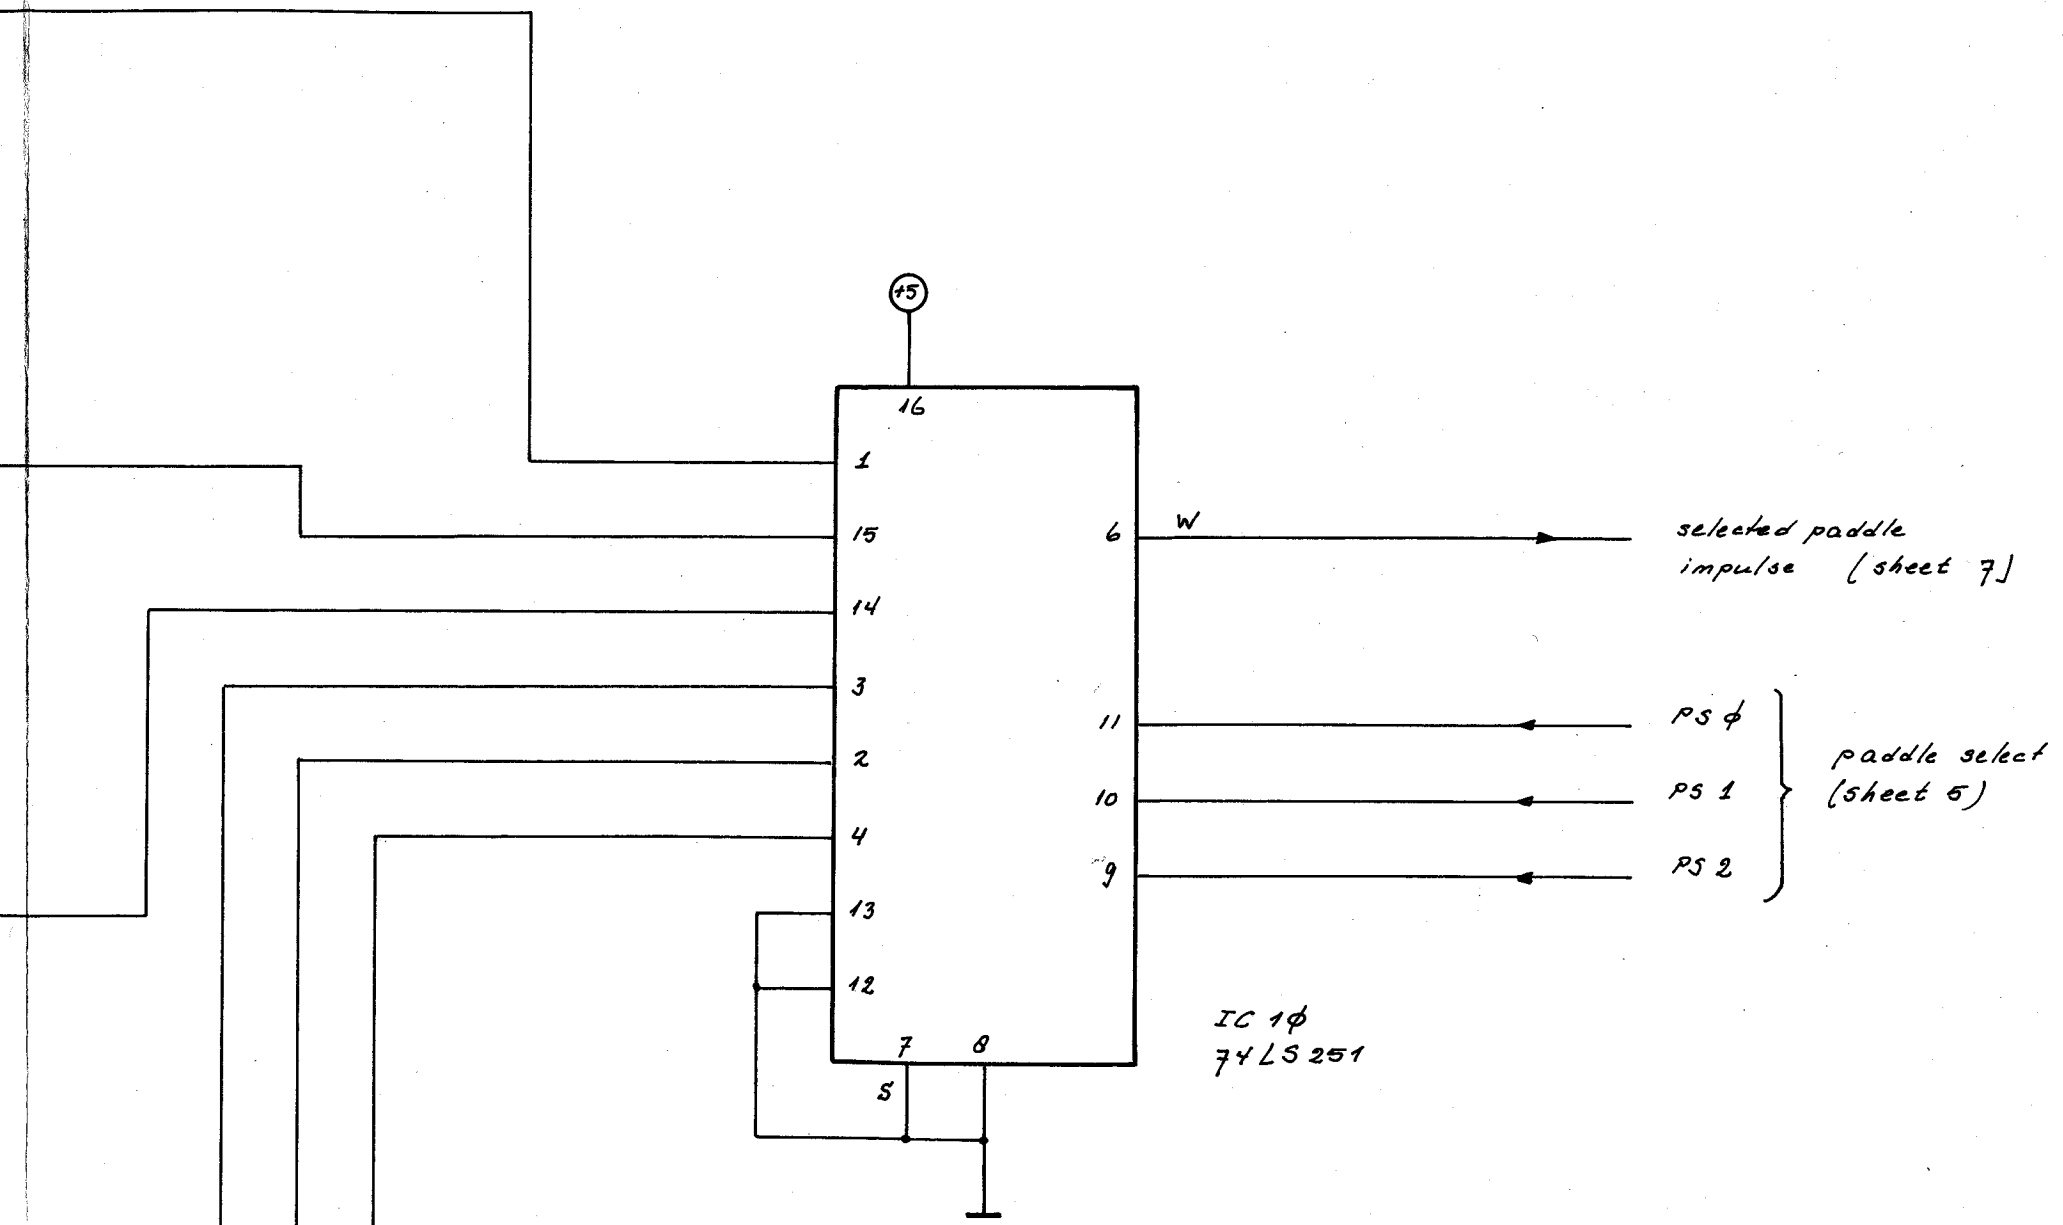

paddle  
connector  
2

IC 1 $\phi$   
74LS251

selected paddle  
impulse (sheet 7)

PS  $\phi$   
PS 1  
PS 2 }  
paddle select  
(sheet 5)

Note: LM1262 not installed  
in Teleac version.

B/W TV CARD

REV.5

sheet 9