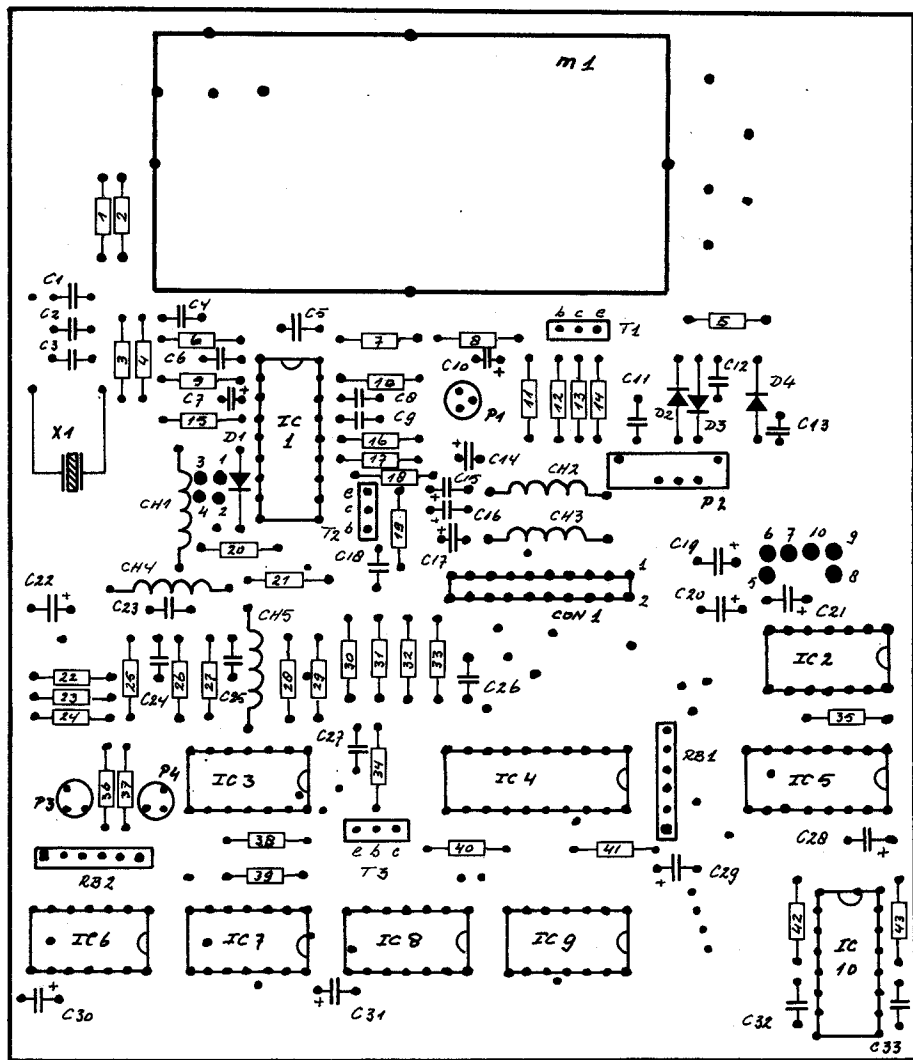

DAINAMIC

PERSONAL COMPUTER USERS CLUB

REV.6 sheet 12

PAL COLOUR
CARD