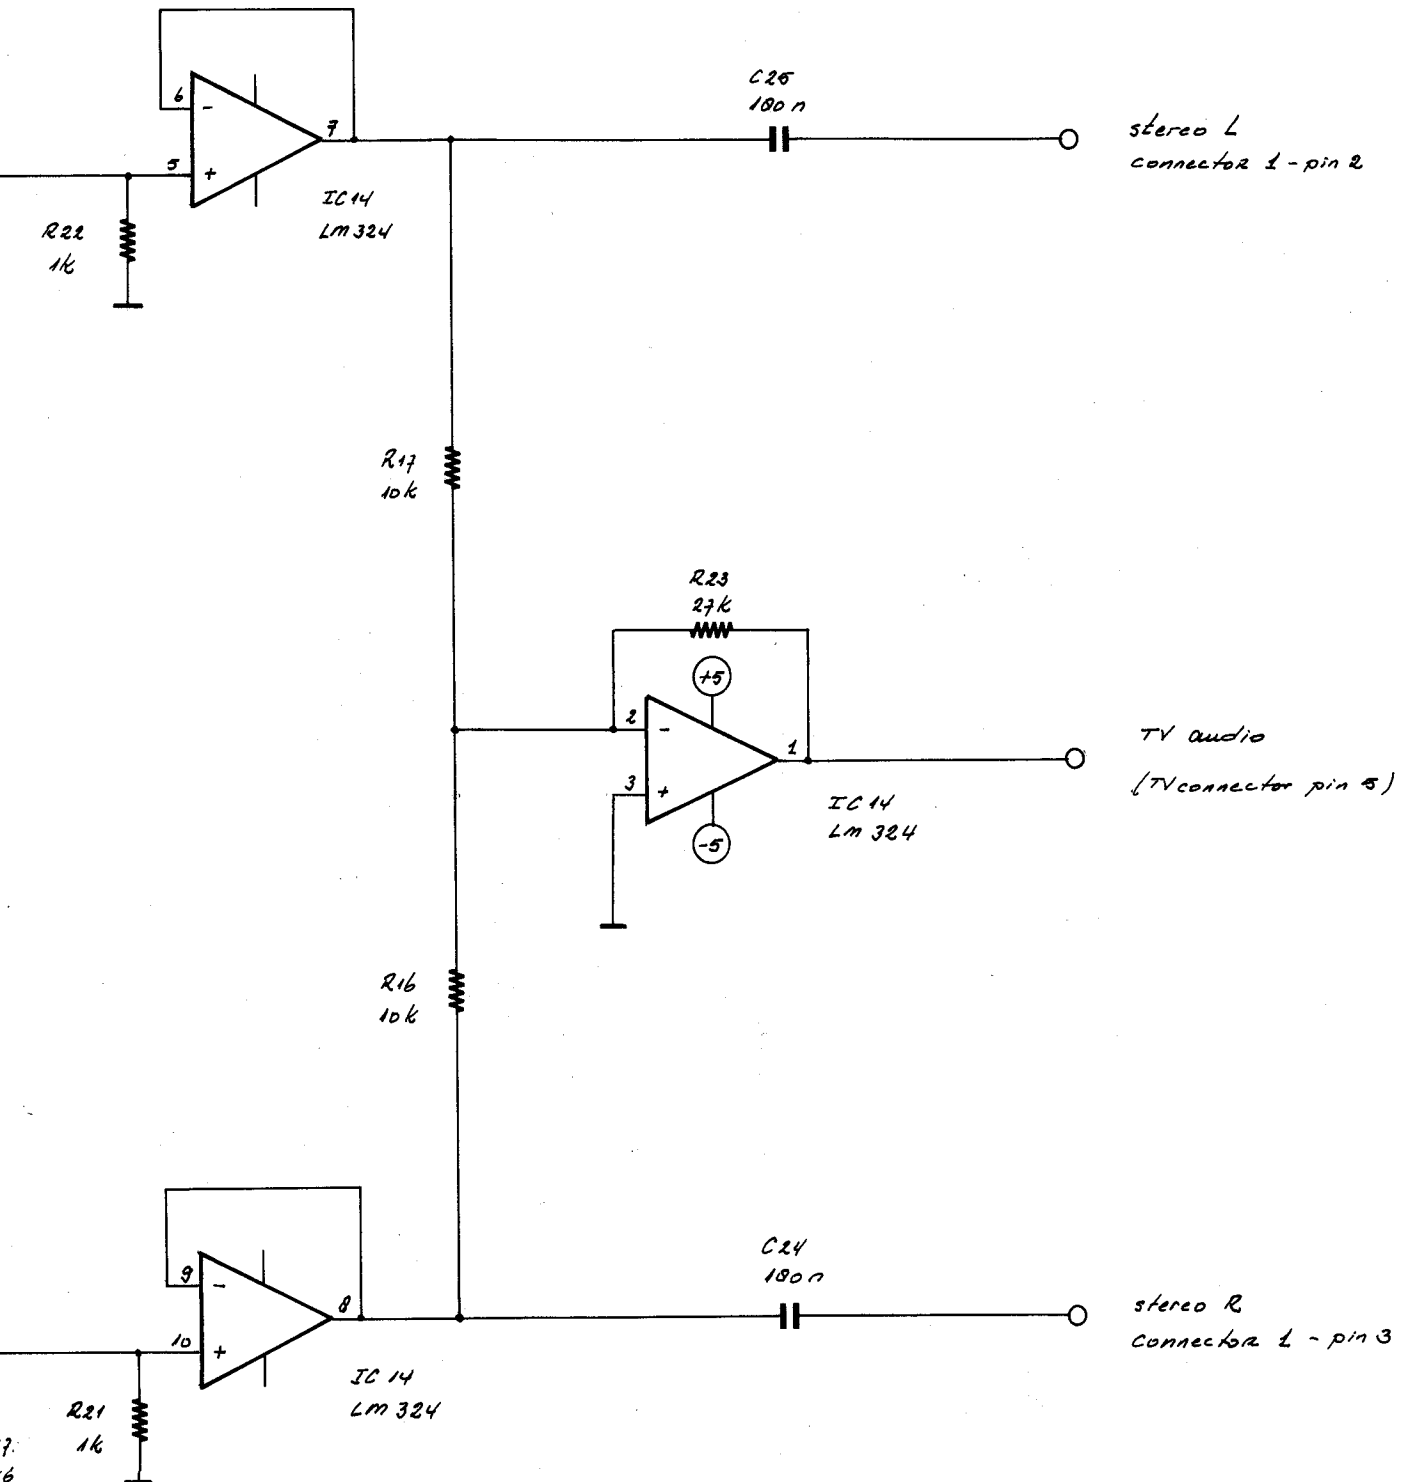

K (sheet 5)

7.
6