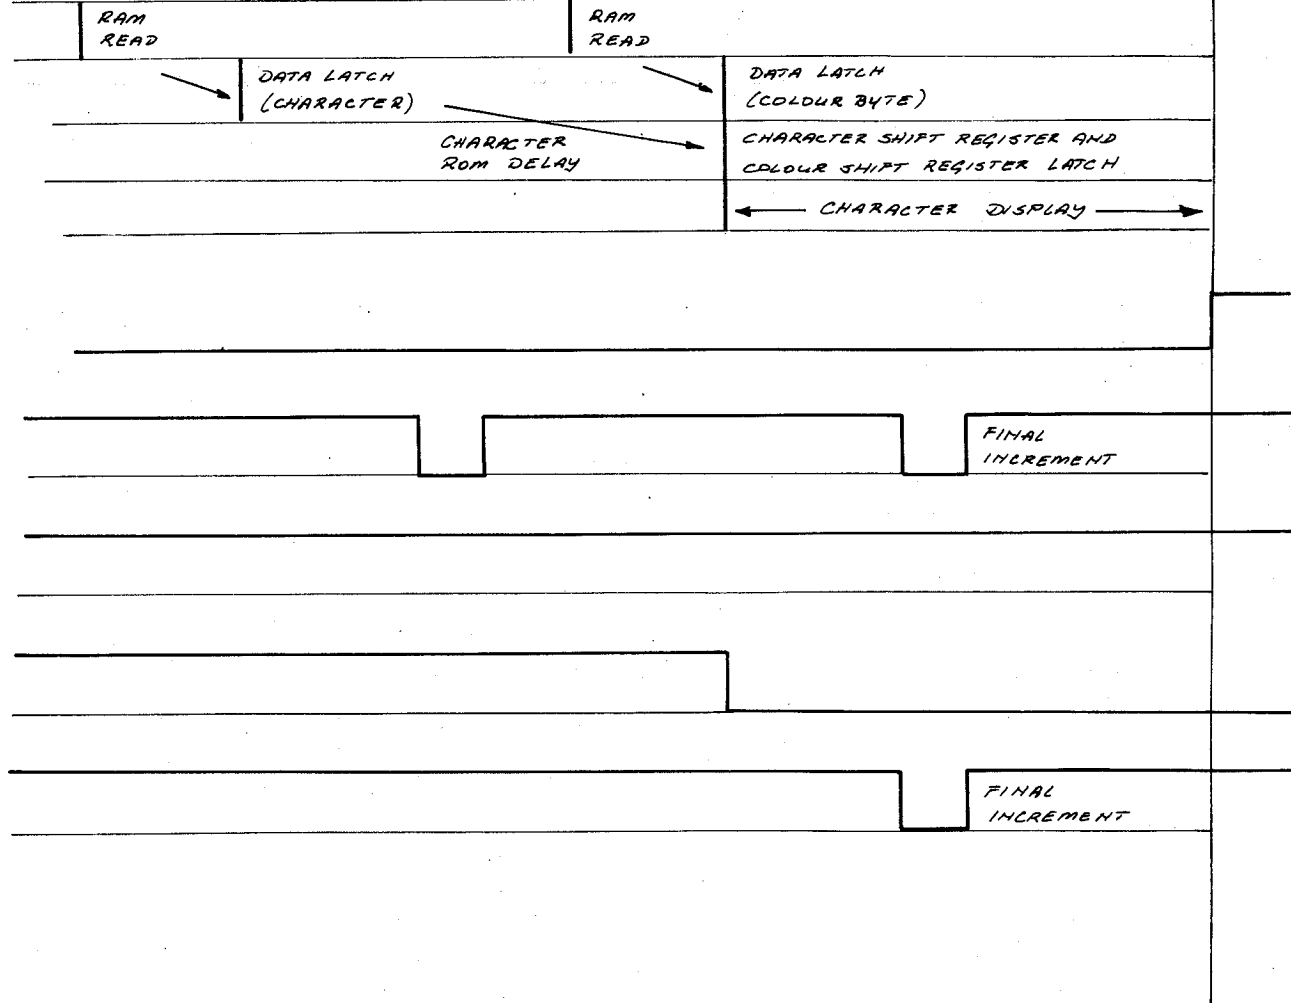

TIMING

TIMING

REV. 5
sheet 11

DAINAMIC
PERSONAL COMPUTER USERS CLUB