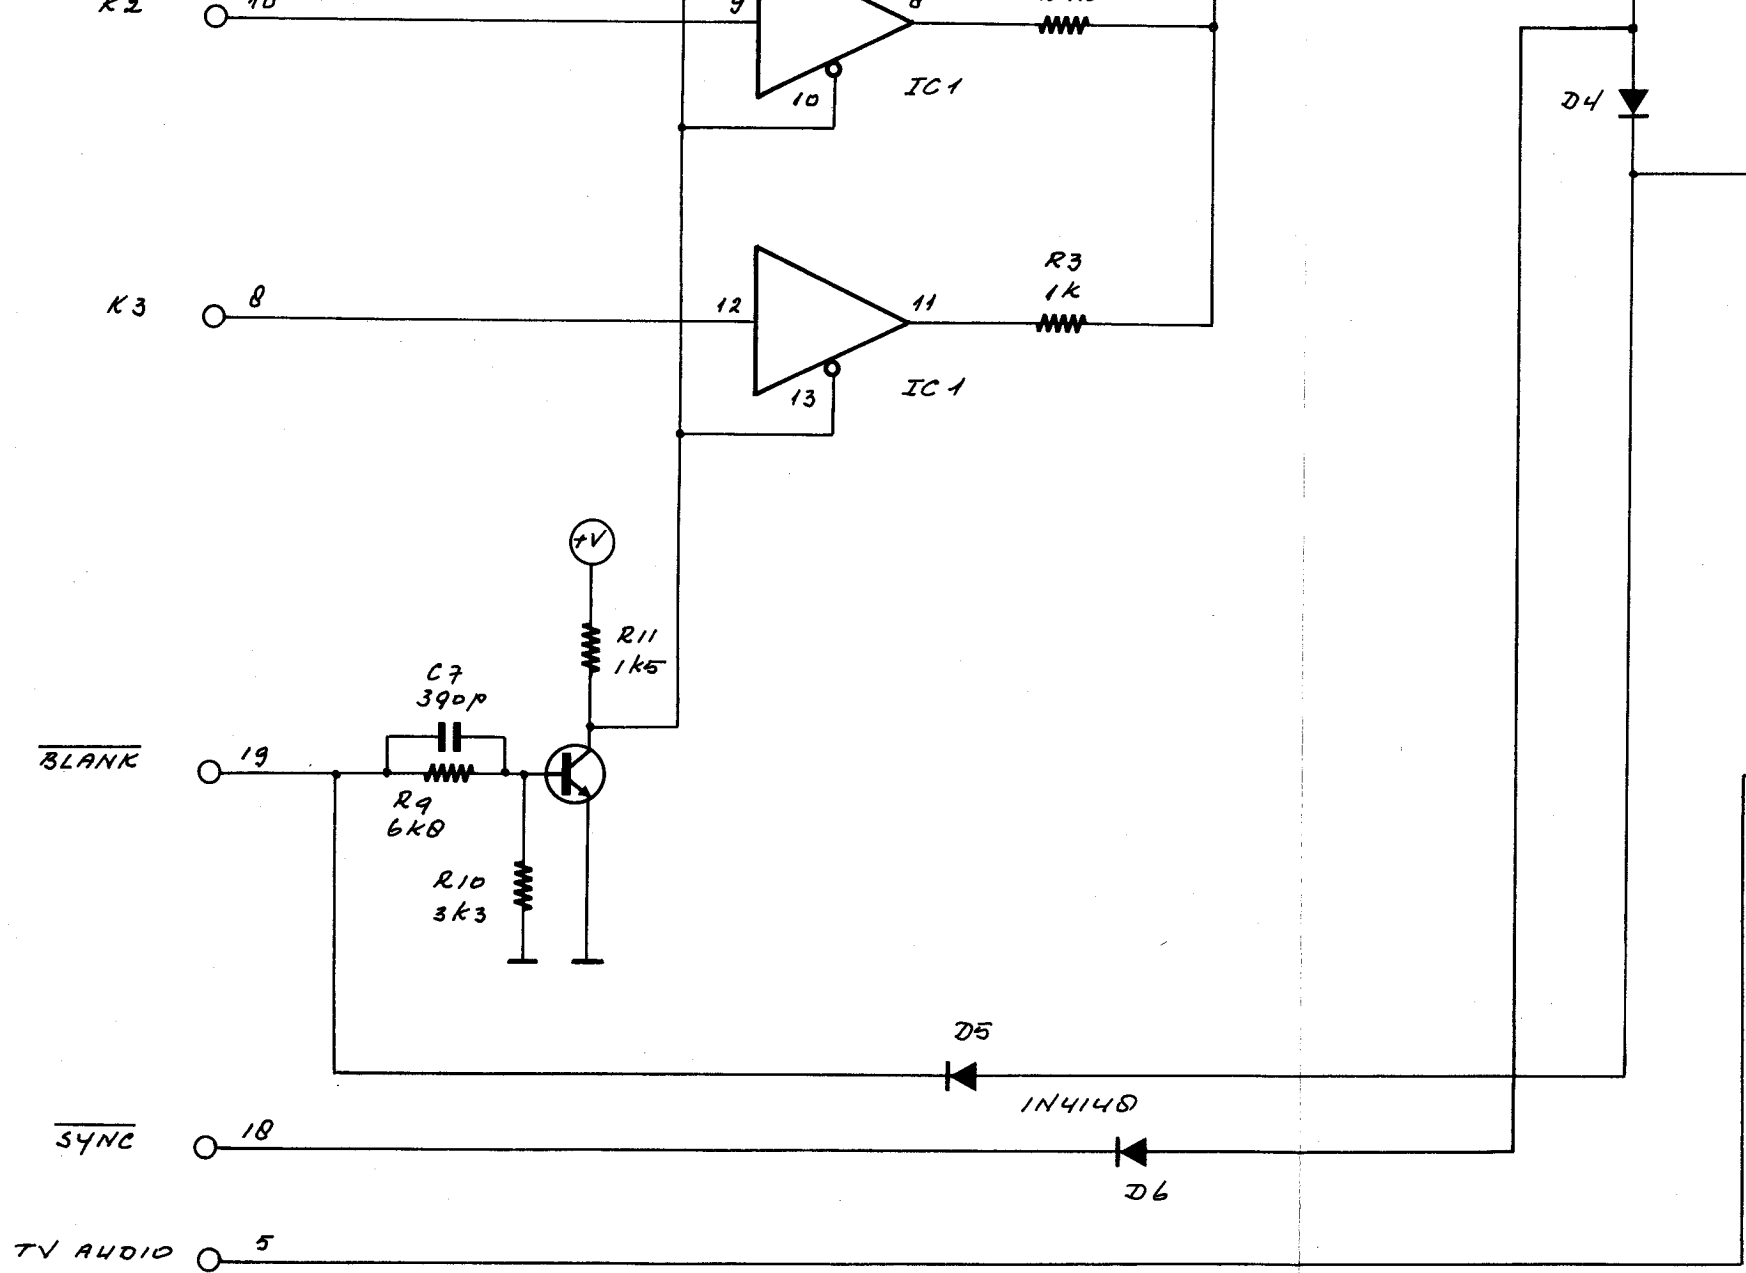

paddle  
connector  
2

IC 1 $\phi$   
74LS251

selected paddle  
impulse (sheet 7)

PS  $\phi$   
PS 1  
PS 2 }  
paddle select  
(sheet 5)

Note: LM1262 not installed  
in Teleac version.

B/W TV CARD

REV.5

sheet 9