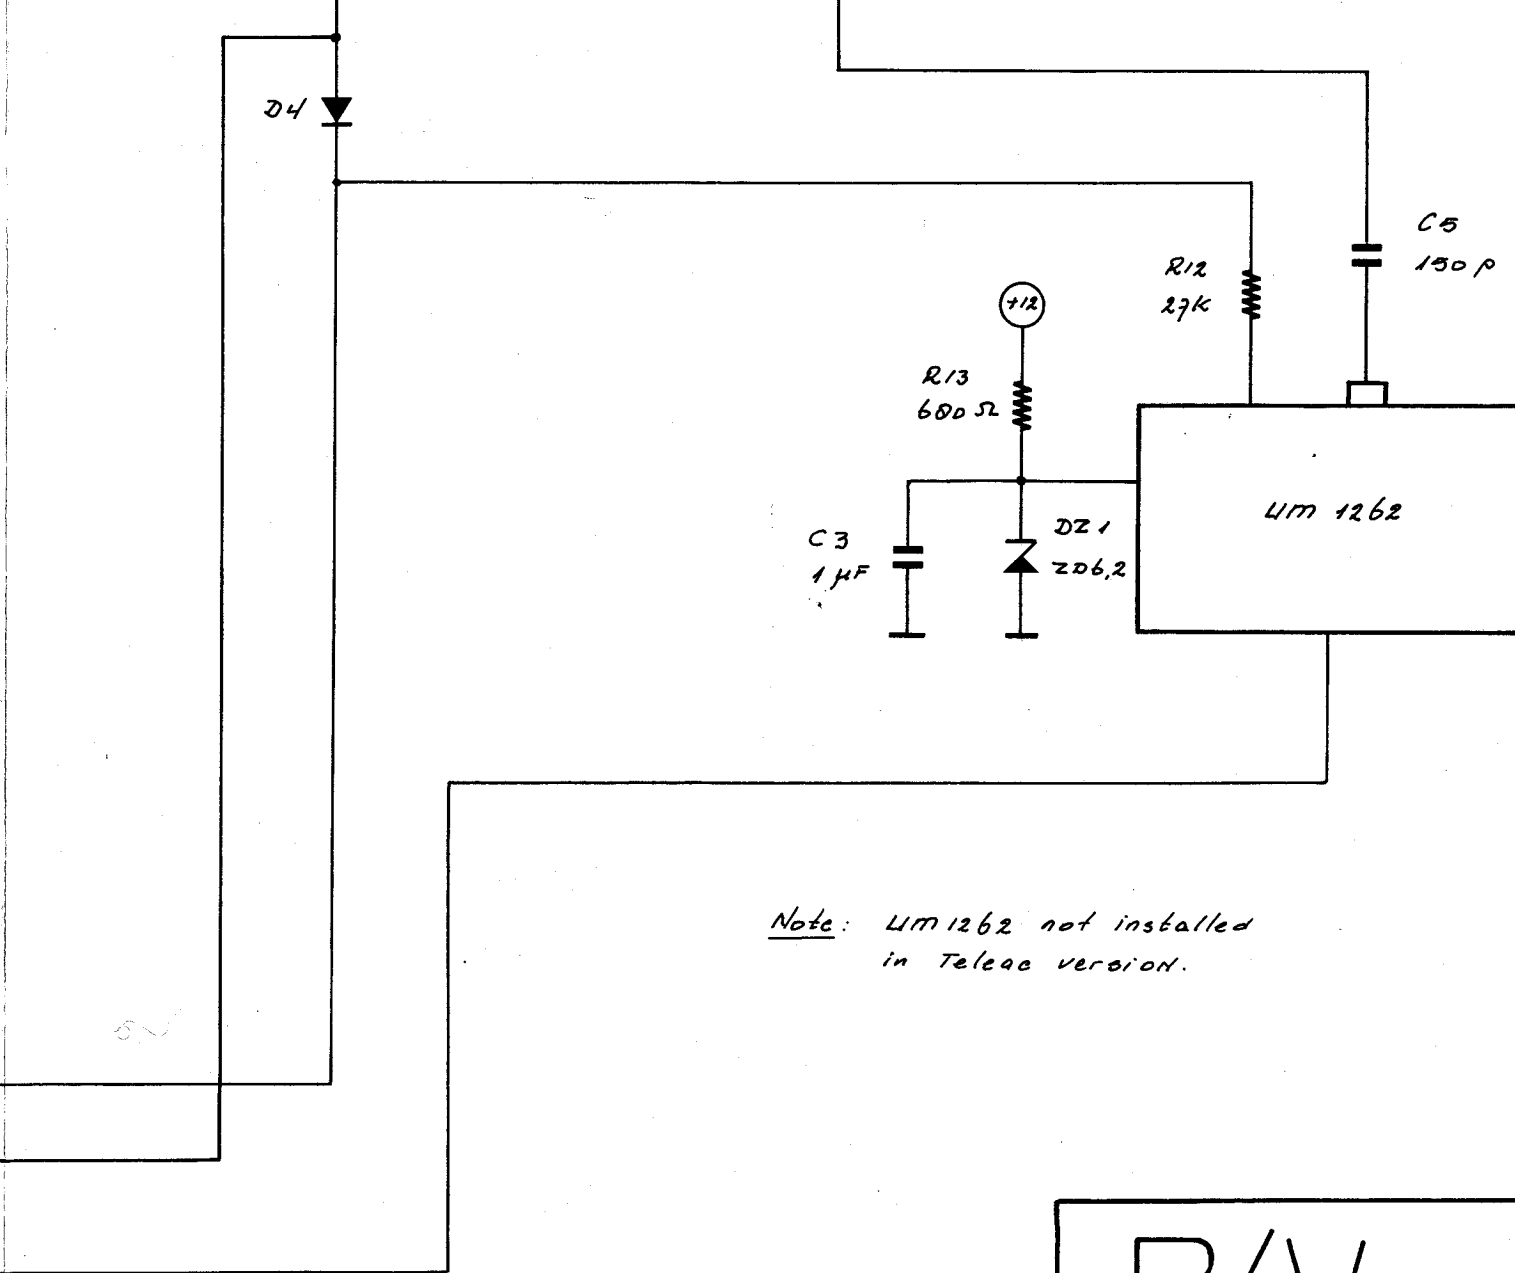

paddle  
connector  
2

IC 1 $\phi$   
74LS251

selected paddle  
impulse (sheet 7)

PS  $\phi$   
PS 1  
PS 2 }  
paddle select  
(sheet 5)

Note: LM1262 not installed  
in Teleac version.

B/W TV CARD

REV.5

sheet 9