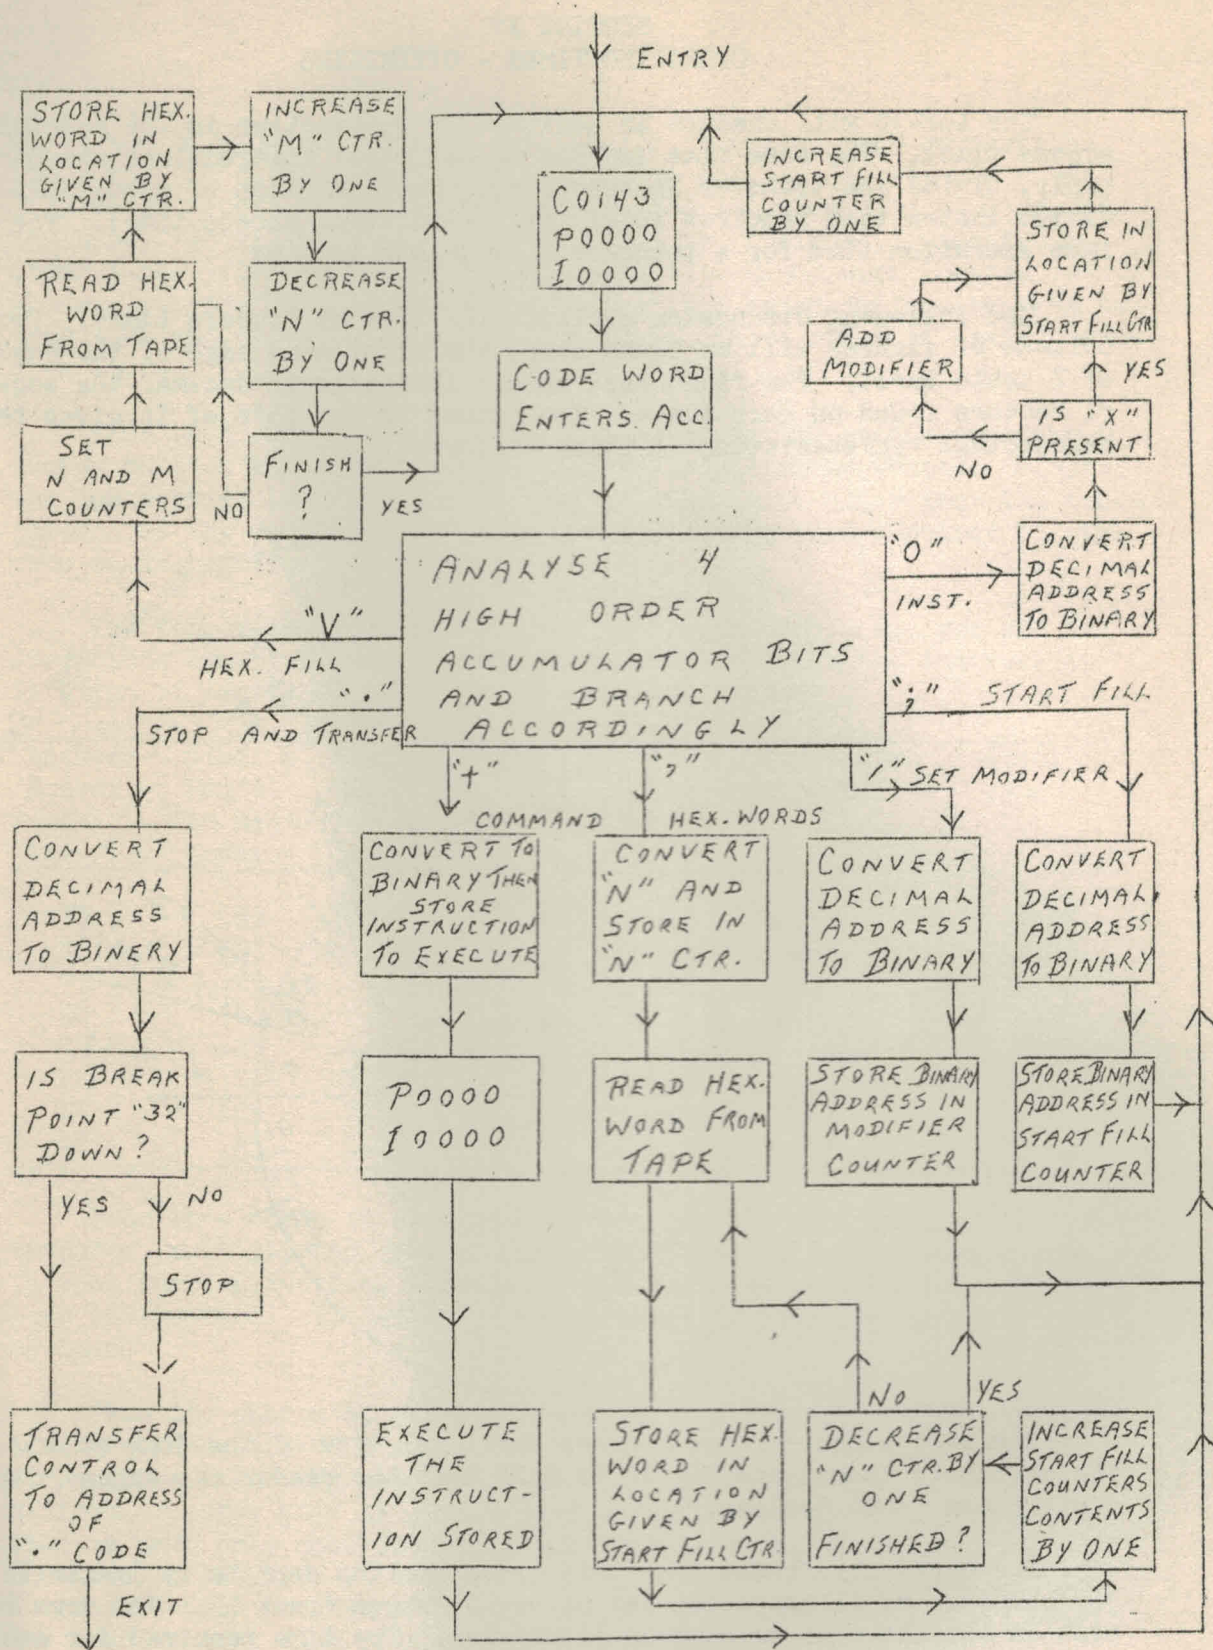

# **LGP-30**

**PROGRAMMING CLASS  
NOTES**

**Royal McBee Corporation**

BASIC PROGRAM  
INPUT ROUTINE FLOWCHART