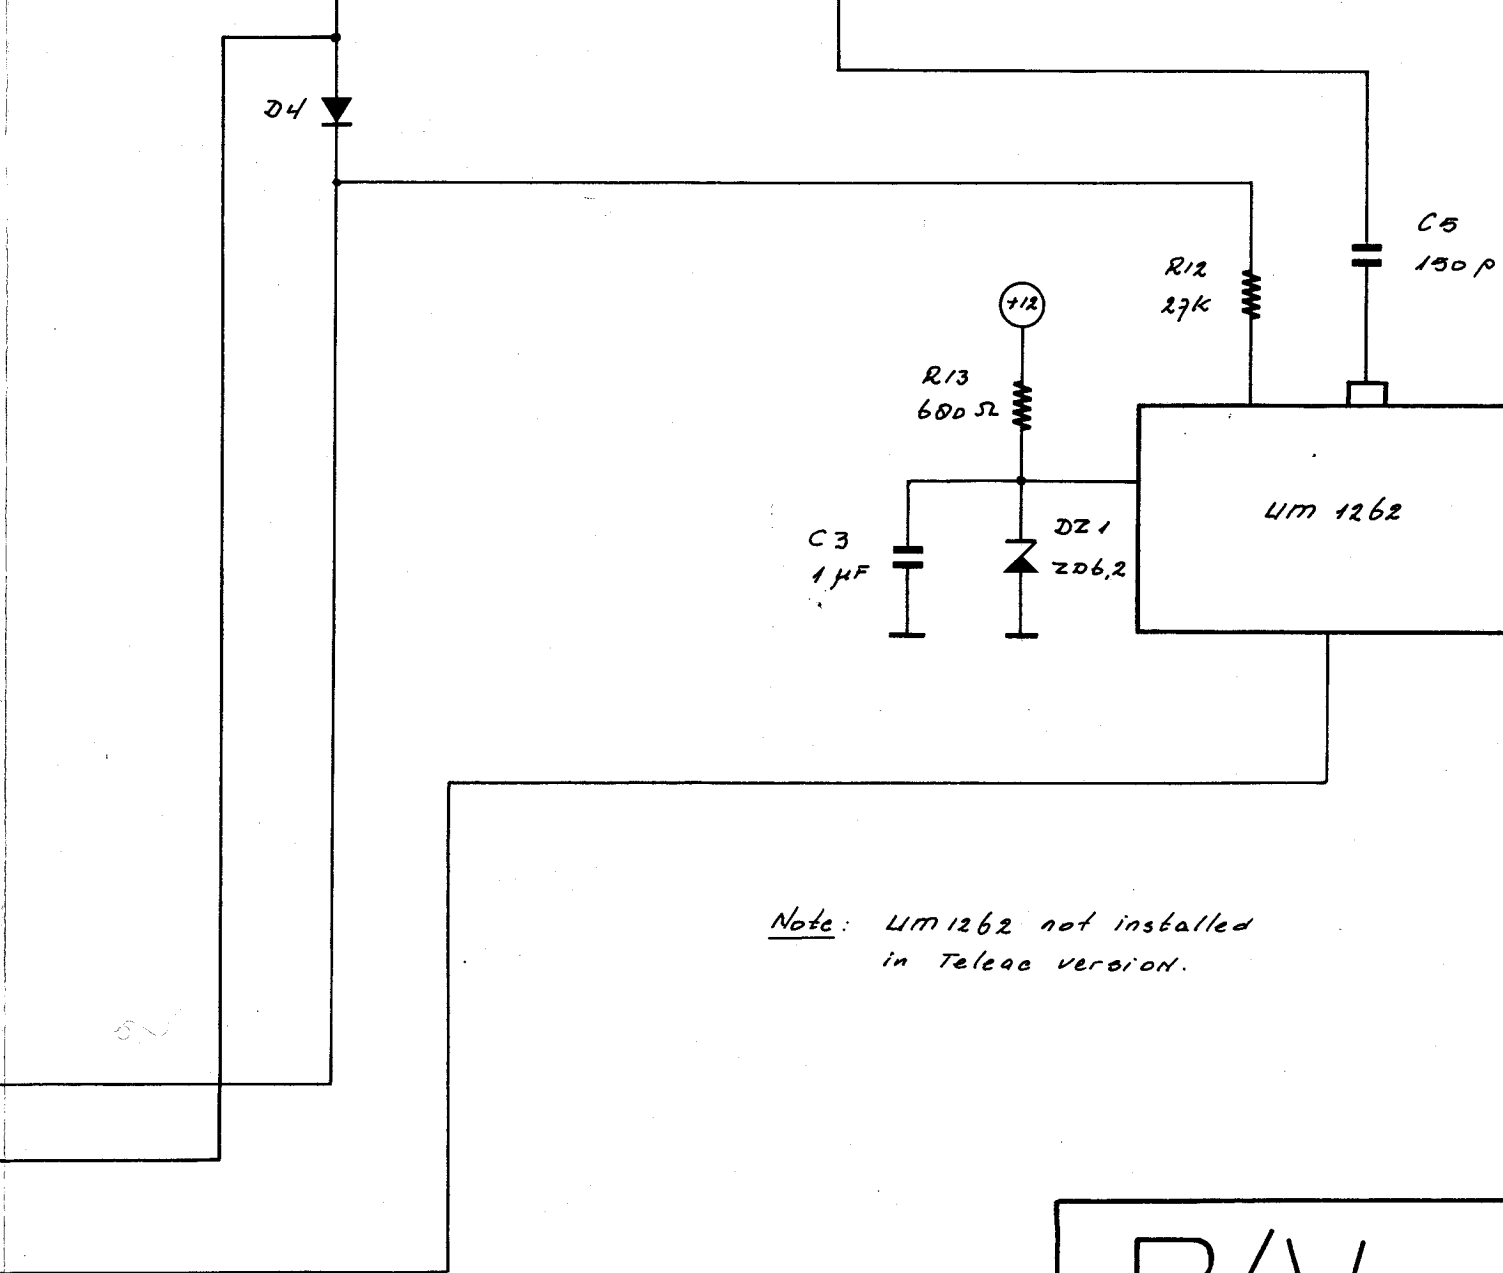

DAI*NAMIC*

PERSONAL COMPUTER USERS CLUB

paddle
connector
2

IC 1φ
74LS251

selected paddle
impulse (sheet 7)

PS φ }
PS 1 } paddle select
PS 2 } (sheet 5)

Note: LM1262 not installed
in Teleac version.

B/W TV CARD