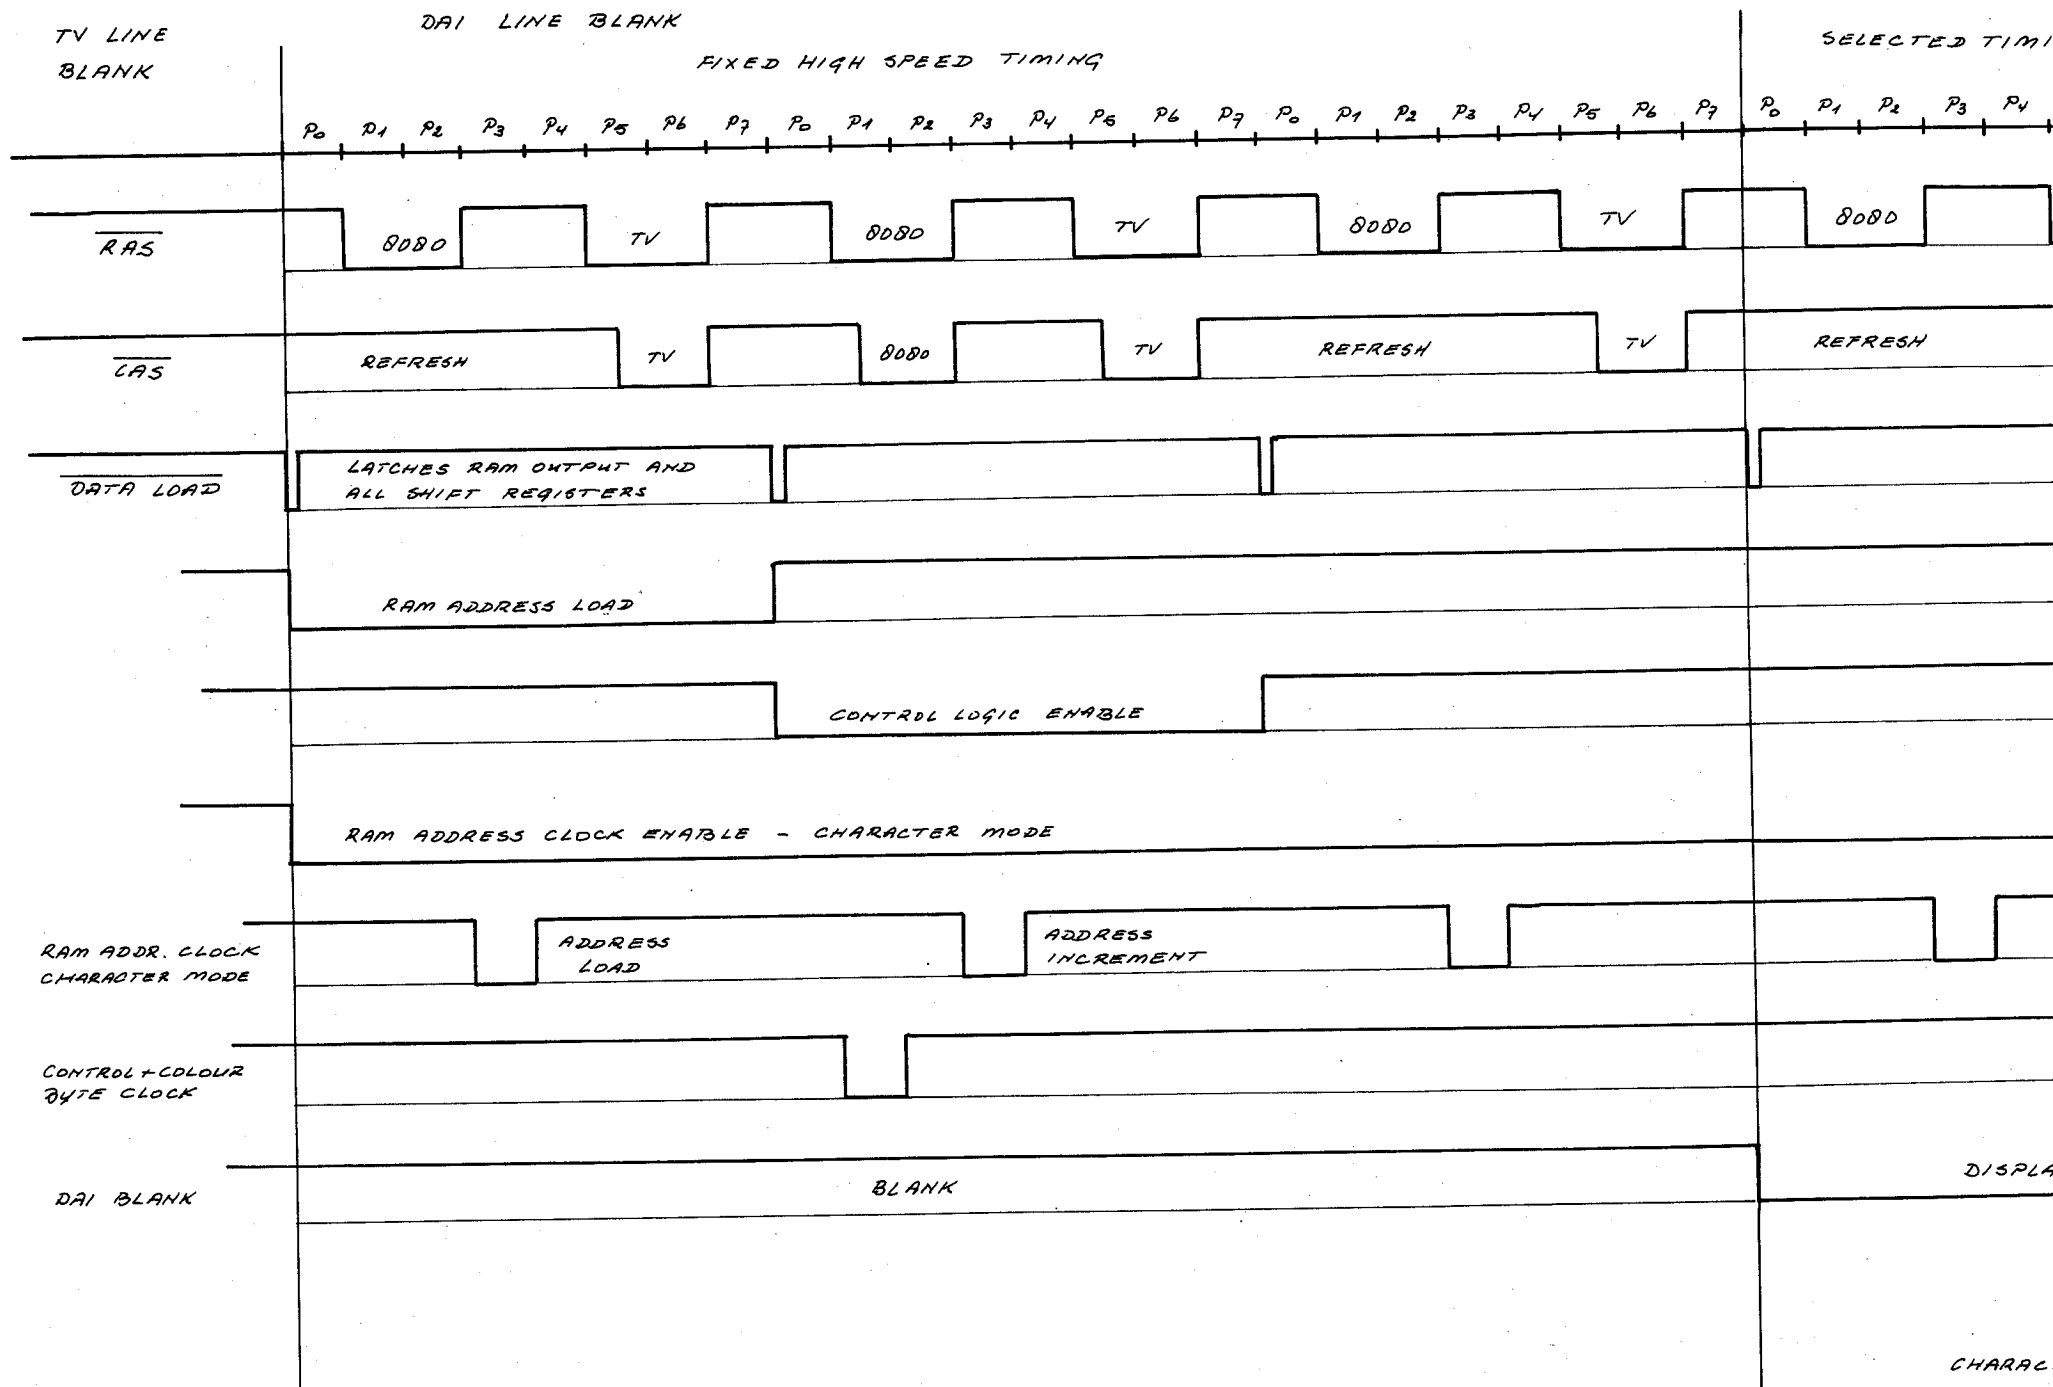

REV. 5
sheet 11

DAINAMIC
PERSONAL COMPUTER USERS CLUB

1 - ONE OF FOUR

LINE CONTROL LOGIC OPERATES AT FULL SPEED
 RAM AND TV OPERATE AT SELECTED SPEED (i.e. P0-P7 cycle is slower)

DAI LINE
 BLANK

DISPLAY

DAINAMIC