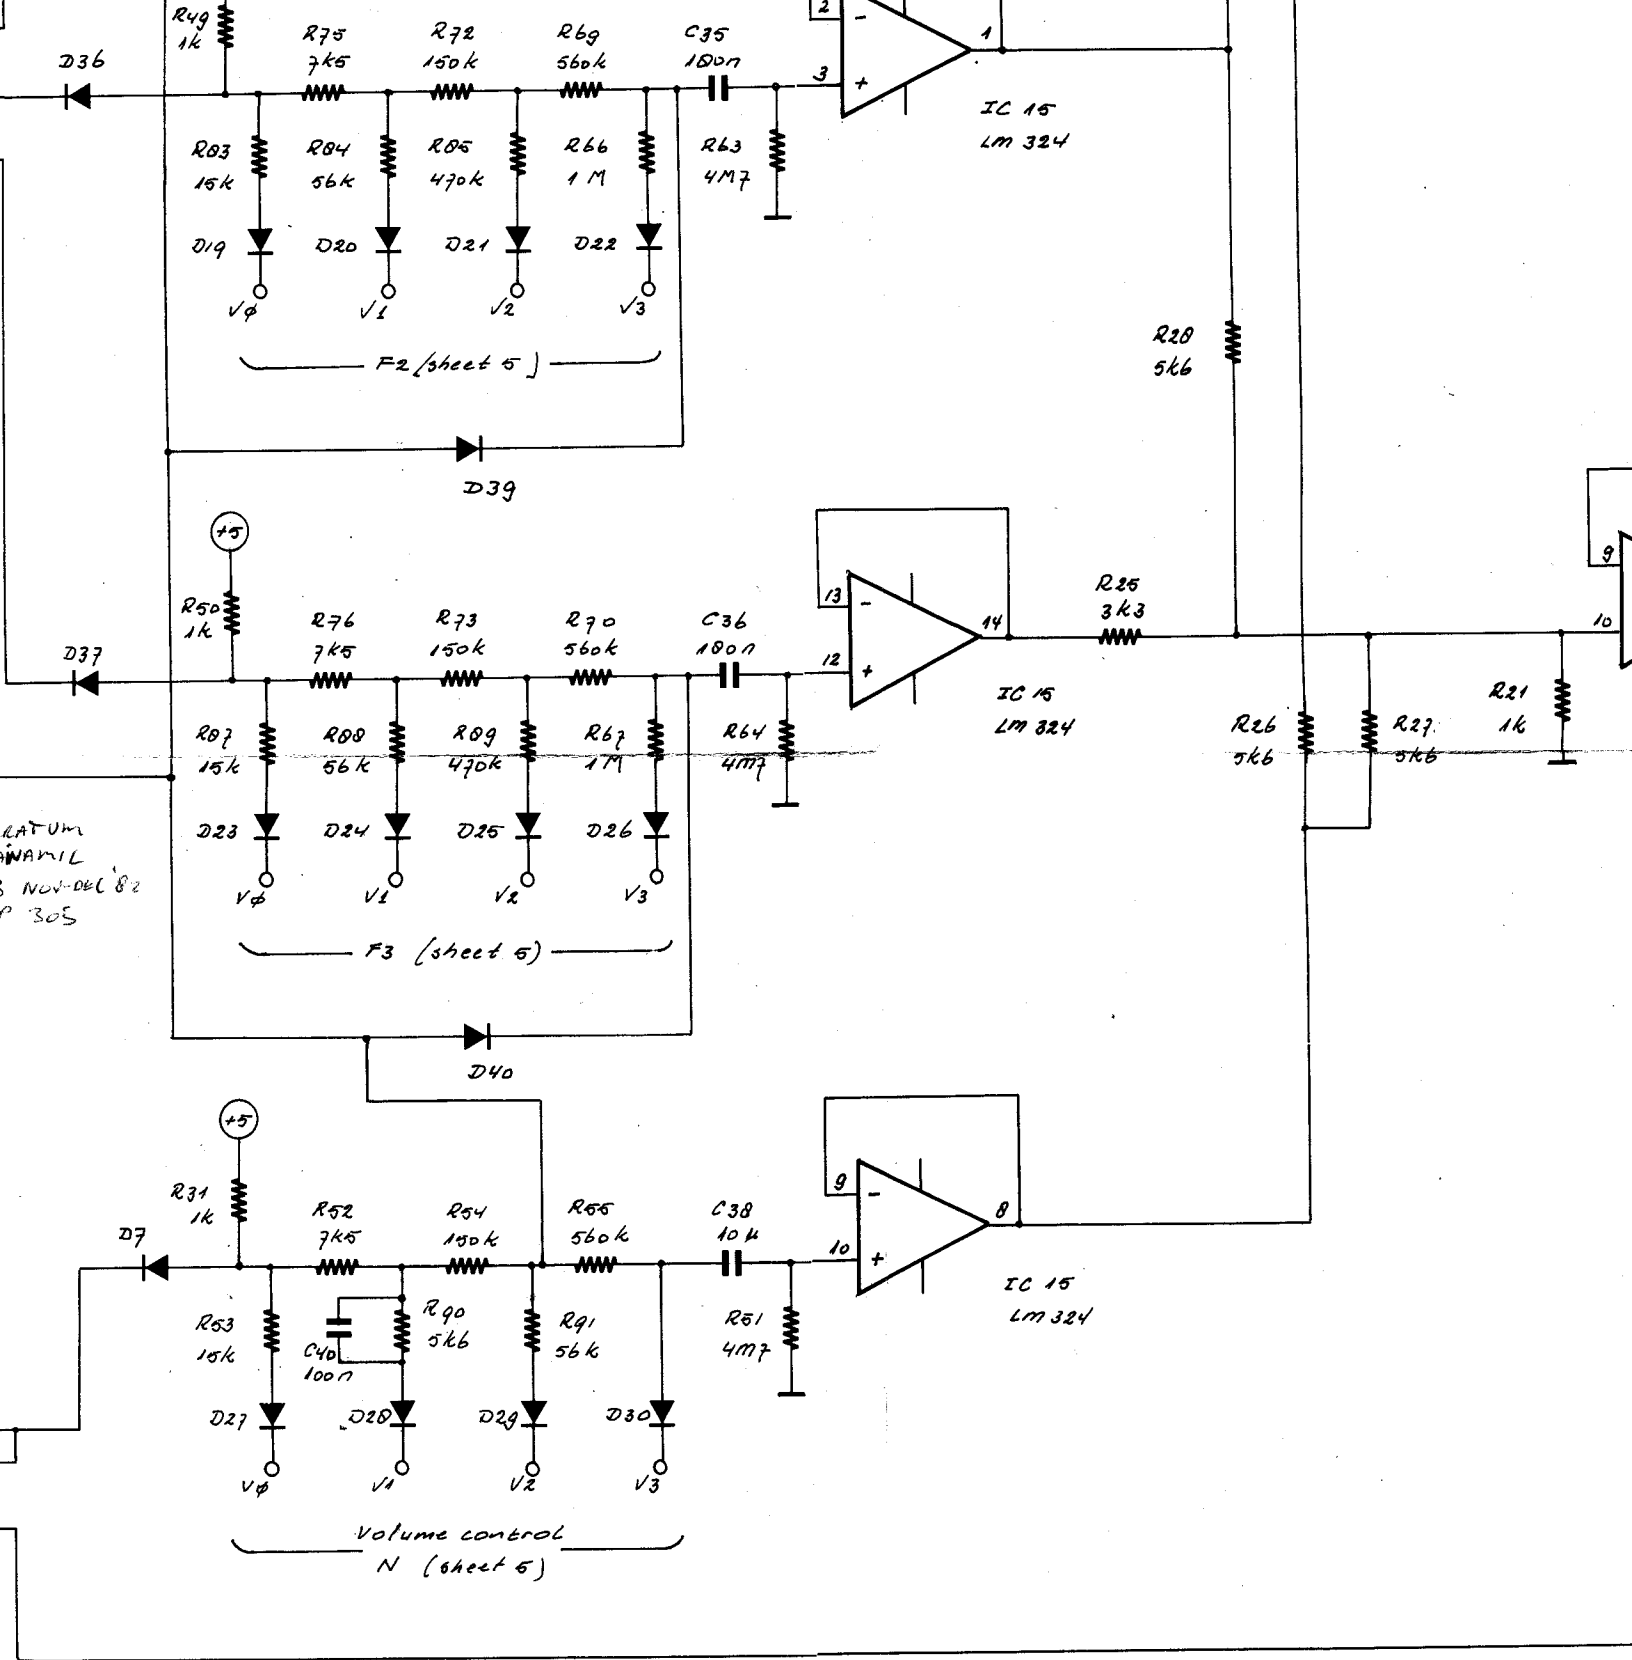

T5-T9: 2N3704
 all diodes: 1N4148

RANDOM GENERATOR

STSTB (sheet 1)

SOUND

REV. 5
sheet 7

DAINAMIC
PERSONAL COMPUTER USERS CLUB

8253 select
 (sheet 5)
 paddle enable
 (sheet 5)
 selected paddle pulse
 (sheet 8)
 φ2 clock TTL
 (sheet 1)
 CPU data bus
 D0
 D1
 D2
 D3
 D4
 D5
 D6
 D7
 CPU address bus
 A1
 A2
 CPU (sheet 1)
 RD
 WR

T5-T9: 2N3704
 all diodes: 1N4148

ERRATUM
 DANAMIL
 13 NOV-DEK 82
 P 305

RANDOM GENERATOR

F1 (sheet 5)

F2 (sheet 5)

F3 (sheet 5)

ERRATUM
 DAWANIL
 13 NOV-DEK 82
 P 305

K (sheet 5)

paddle
connector
3

PDL 1

PDL 2

PDL 3

paddle trig.
(sheet 5)
IC 52 - pin 5

PADDLE

REV.5

sheet 8