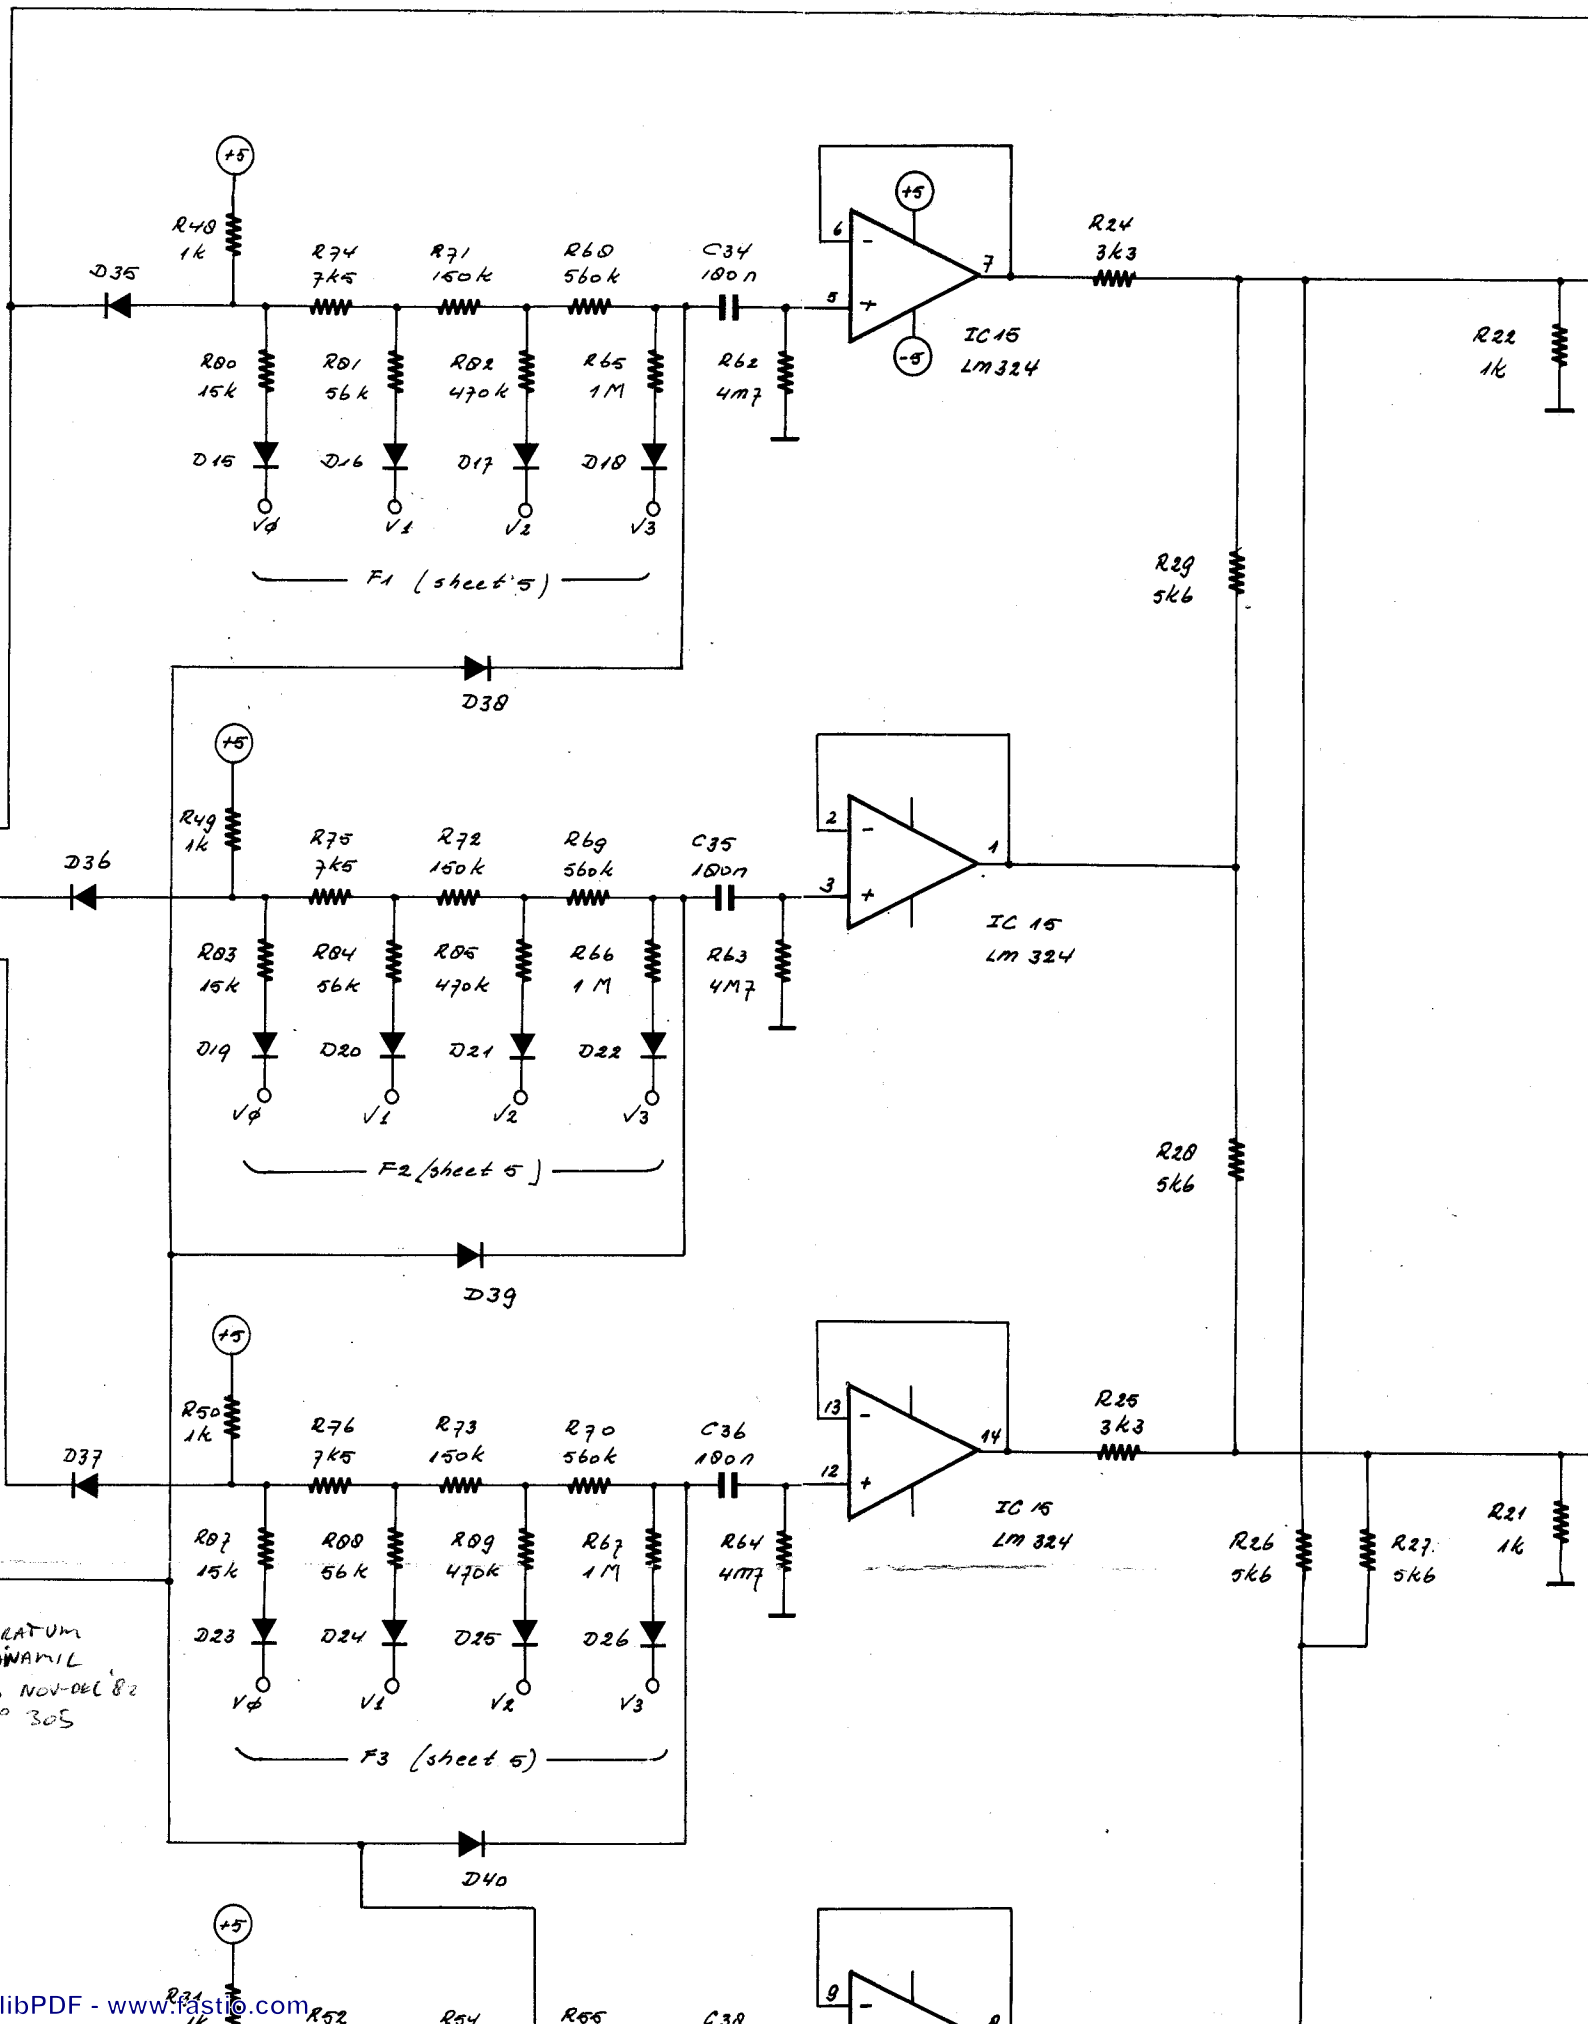

T5-T9: 2N3704
 all diodes: 1N4148

RANDOM GENERATOR

STSTB (sheet 1)

SOUND

REV. 5
sheet 7

DAINAMIC
PERSONAL COMPUTER USERS CLUB

8253 select
 (sheet 5)
 paddle enable
 (sheet 5)
 selected paddle pulse
 (sheet 8)
 φ2 clock TTL
 (sheet 1)
 CPU data bus
 D0
 D1
 D2
 D3
 D4
 D5
 D6
 D7
 CPU address bus
 A1
 A2
 CPU (sheet 1)
 RD
 WR

T5-T9: 2N3704
 all diodes: 1N4148

ERRATUM
 DANAMIL
 13 NOV-DEK 82
 P 305

RANDOM GENERATOR

F1 (sheet 5)

F2 (sheet 5)

F3 (sheet 5)

ERRATUM
 DAWANIL
 13 NOV-DEK 82
 P 305

K (sheet 5)

paddle
connector
3

PDL 1

PDL 2

PDL 3

paddle trig.
(sheet 5)
IC 52 - pin 5

PADDLE

REV.5

sheet 8