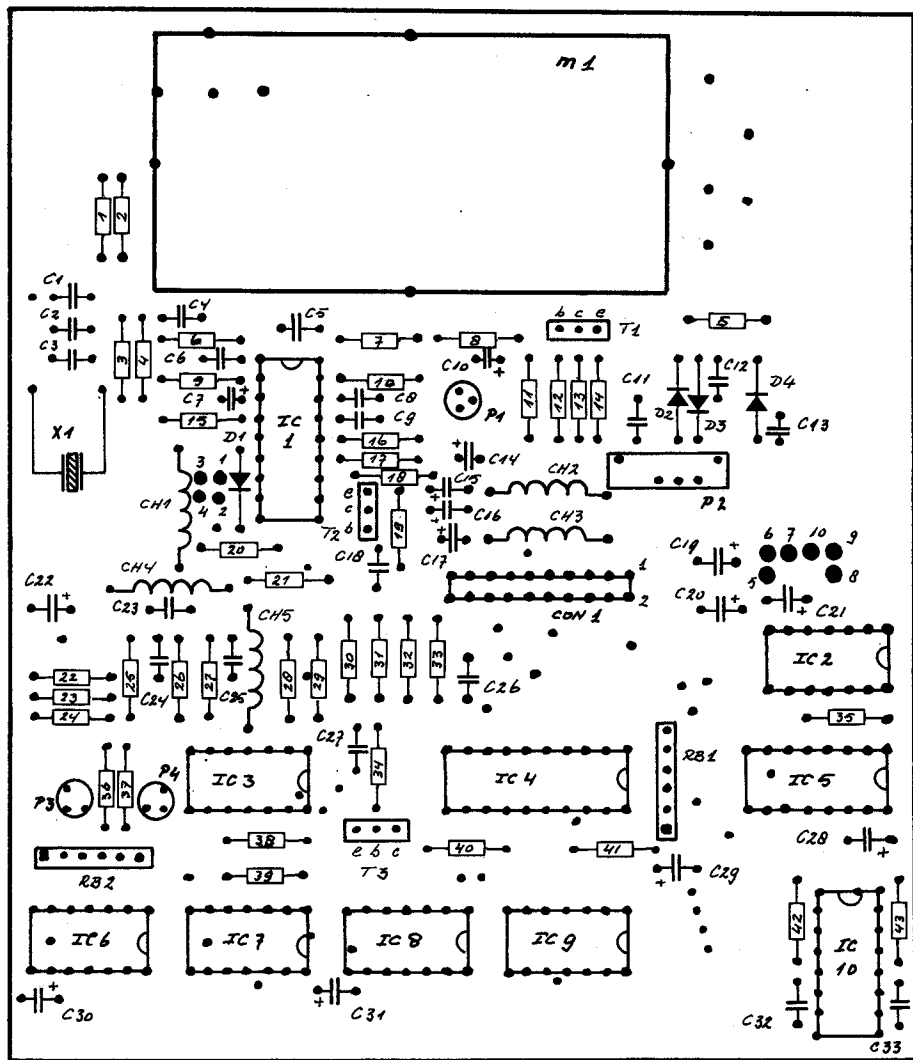

REV. 5
sheet 11

DAINAMIC
PERSONAL COMPUTER USERS CLUB

1 - ONE OF FOUR

LINE CONTROL LOGIC OPERATES AT FULL SPEED
 RAM AND TV OPERATE AT SELECTED SPEED (i.e. P0-P7 cycle is slower)

DAI LINE
 BLANK

DISPLAY

DAINAMIC