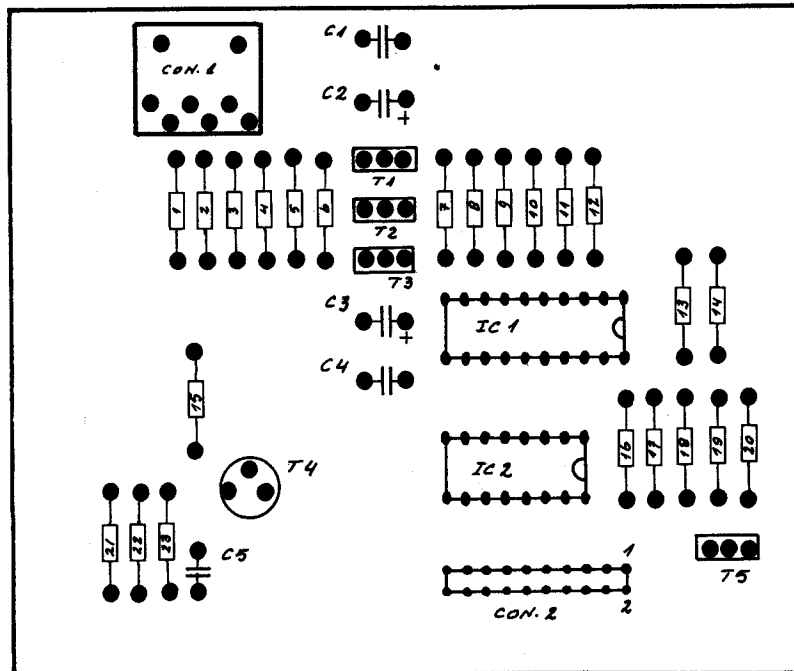

DAINAMIC

PERSONAL COMPUTER USERS CLUB

Rev.1 sheet 14

RGB CARD