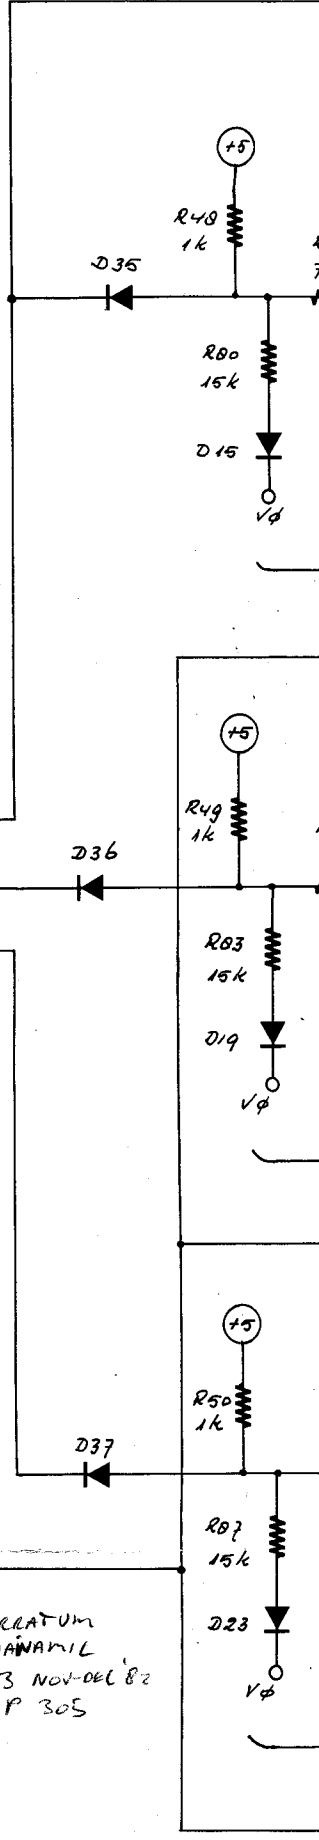

T5-T9: 2N3704
 all diodes: 1N4148

RANDOM GENERATOR

STSTB (sheet 1)

SOUND

REV. 5
sheet 7

DAINAMIC
PERSONAL COMPUTER USERS CLUB

8253 select
 (sheet 5)
 paddle enable
 (sheet 5)
 selected paddle pulse
 (sheet 8)
 φ2 clock TTL
 (sheet 1)
 CPU data bus
 D0
 D1
 D2
 D3
 D4
 D5
 D6
 D7
 CPU address bus
 A1
 A2
 CPU (sheet 1)
 RD
 WR

T5-T9: 2N3704
 all diodes: 1N4148

ERRATUM
 DANAMIL
 13 NOV-DEK 82
 P 305

RANDOM GENERATOR

F1 (sheet 5)

F2 (sheet 5)

F3 (sheet 5)

ERRATUM
 DAWANIL
 13 NOV-DEK 82
 P 305

K (sheet 5)

paddle
connector
3

PDL 1

PDL 2

PDL 3

paddle trig.
(sheet 5)
IC 52 - pin 5

PADDLE

REV.5

sheet 8