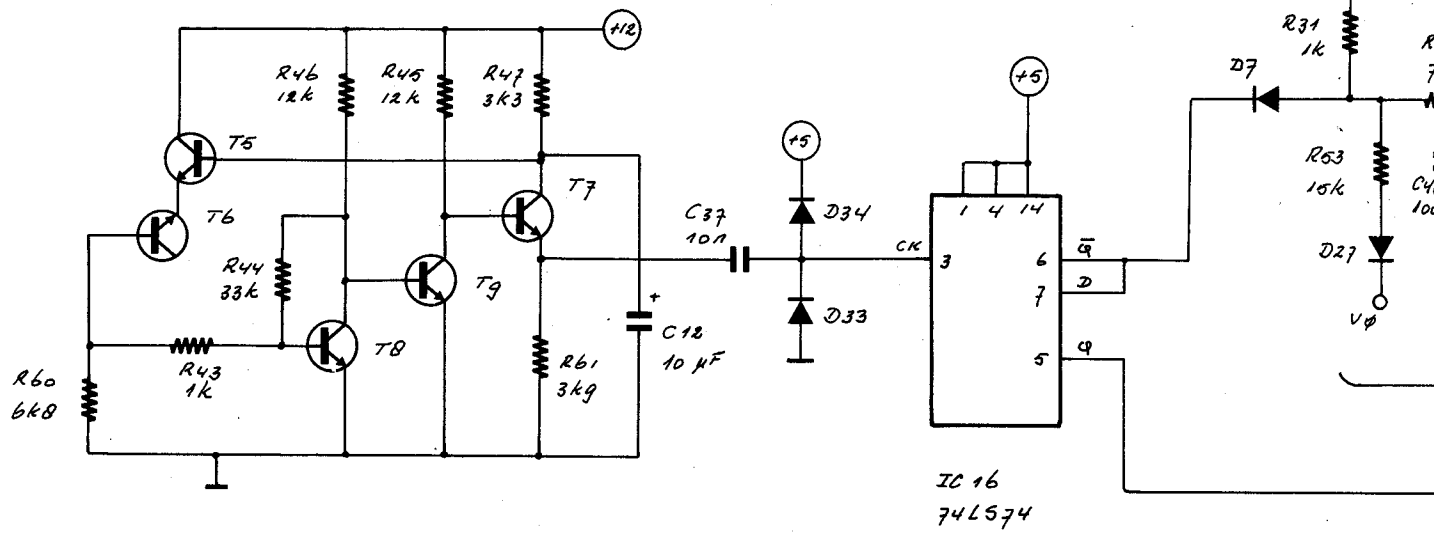

T5-T9: 2N3704
 all diodes: 1N4148

RANDOM GENERATOR

STSTB (sheet 1)

SOUND

REV. 5
sheet 7

DAINAMIC
PERSONAL COMPUTER USERS CLUB

8253 select
 (sheet 5)
 paddle enable
 (sheet 5)
 selected paddle pulse
 (sheet 8)
 φ2 clock TTL
 (sheet 1)
 CPU data bus
 D0
 D1
 D2
 D3
 D4
 D5
 D6
 D7
 CPU address bus
 A1
 A2
 CPU (sheet 1)
 RD
 WR